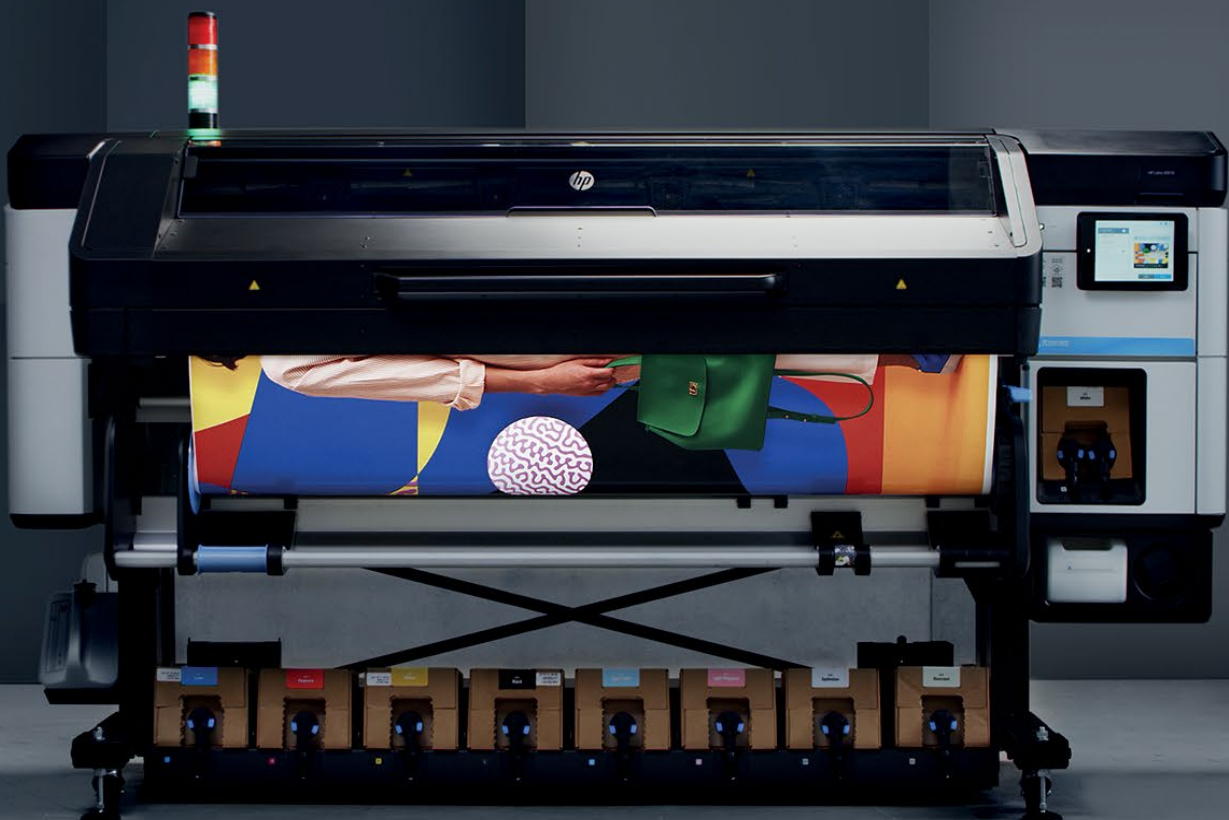

EQUIPPED TO WIN BIG

WITH THE
HP LATEX 700 AND 800
PRINTER SERIES

INTRODUCING OUR LATEST INNOVATION
AND ADDITION TO THE HP LATEX FAMILY

WHY UPGRADE

Take on the HIGHEST VALUE JOBS

With the whitest white,¹
vivid colors, and the next
level of media versatility.

WHY UPGRADE

Whitest white¹

Extend your portfolio into high-margin jobs with the **whitest white without complexity¹**—automatic recirculation and printhead cleaning reduce manual purging.

Vivid color at high speed

HP Latex Ink, with higher pigment load, enables high-saturation color even at up to 25 m²/hr (269 ft²/hr) indoor,⁵ with increased gamut.⁶ Deliver vivid colors at high speed, get striking contrast using pure blacks, and expect sharp 4-point text.

Up to 50% more productive⁶

High productivity at speeds up to 36 m²/hr (388 ft²/hr) outdoor⁵ with 50% more nozzles per printhead⁶ for better saturation at high speeds.

Fast reprints

Work **fast processing reprints** and multi-copy jobs with a smart 8-inch front panel, and store up to 100 jobs.